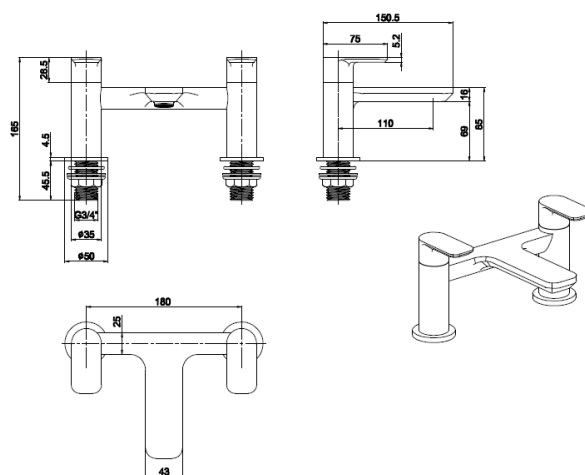

Highlife Rona Matt Black Bath Filler 12421B

FEATURES

- Twin Lever handle for easy control of desired water flow and temperature
- Hot and Cold 1/4 Turn Ceramic Disc's for long lasting smooth operation
- Suitable for 2 tap hole deck mount
- UK Standard fitting - 3/4" BSP
- Recommended operating pressure: 0.5 bar
- Lifetime Warranty on body and 1 year guarantee on internal valve

TECHNICAL DRAWING

COLOUR/FINISH

Matt Black

SPECIFICATIONS

| | |
|----------------------|-------|
| Width | 230 |
| Height | 120 |
| Depth | 150 |
| Product Range | Rona |
| Material | Brass |

FLOW RATES

| | | | | | | |
|-----------------------|------|------|-----|-----|-----|-----|
| Pressure (Bar) | 0.5 | 1.0 | 2.0 | 3.0 | 4.0 | 5.0 |
| Flow (L/Min) | 24.2 | 33.8 | 4-4 | - | - | - |